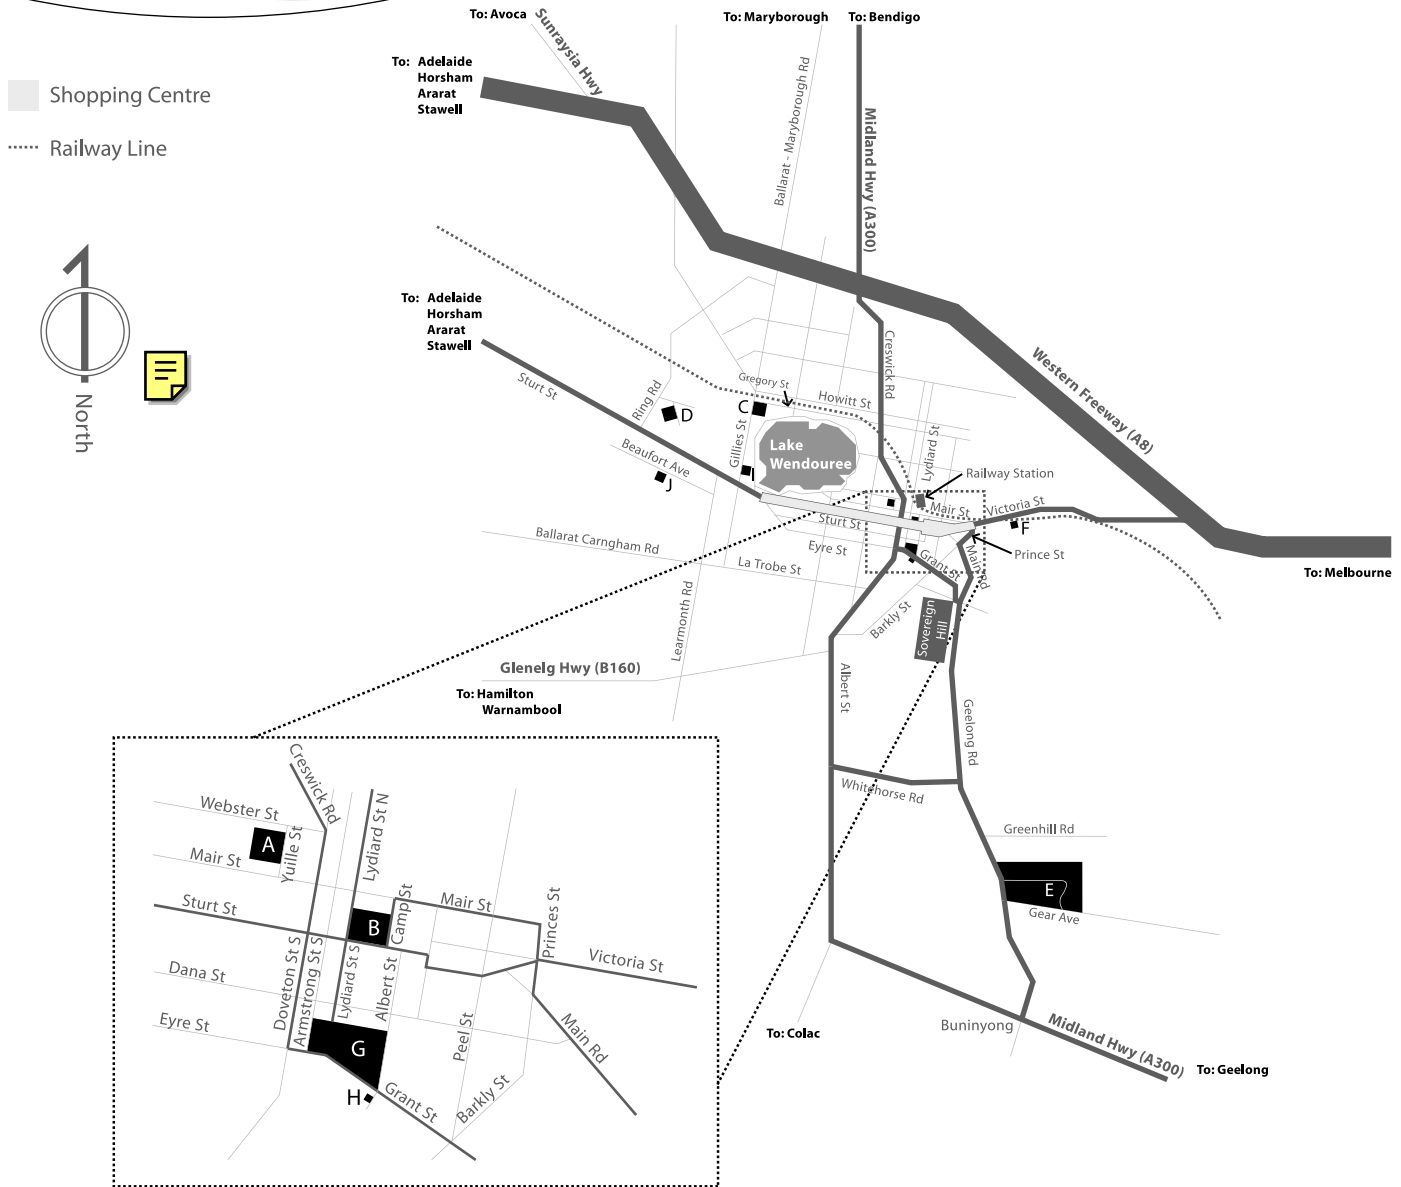

Area Map: Ballarat

Not to scale - August 2005

Please refer to www.ballarat.edu.au/maps for the latest version of this map.

To suggest map alterations please e-mail ub@ballarat.edu.au

A Building Studies
Yuille Street
Ballarat 3350
Ph: (03) 5327 9480