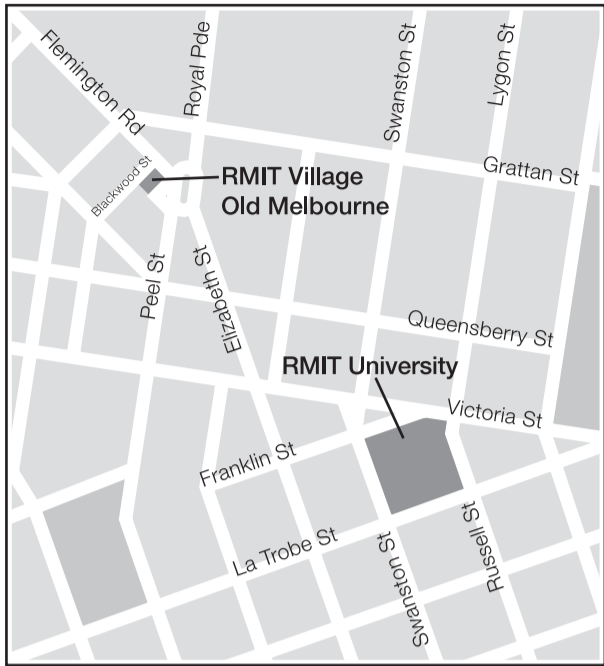

**City campus buildings not on this map:**

- Building 150 (555 La Trobe Street, Melbourne)
- Building 154 (720 Swanston Street, Carlton)
- Building 157 (Level 3, 257 Collins Street, Melbourne)

# RMIT University

**RMIT University, City campus**  
 124 La Trobe Street, Melbourne VIC 3000  
 Postal address: GPO Box 2476V, Melbourne VIC 3001  
 General enquiries: (03) 9925 2000  
[www.rmit.edu.au](http://www.rmit.edu.au)