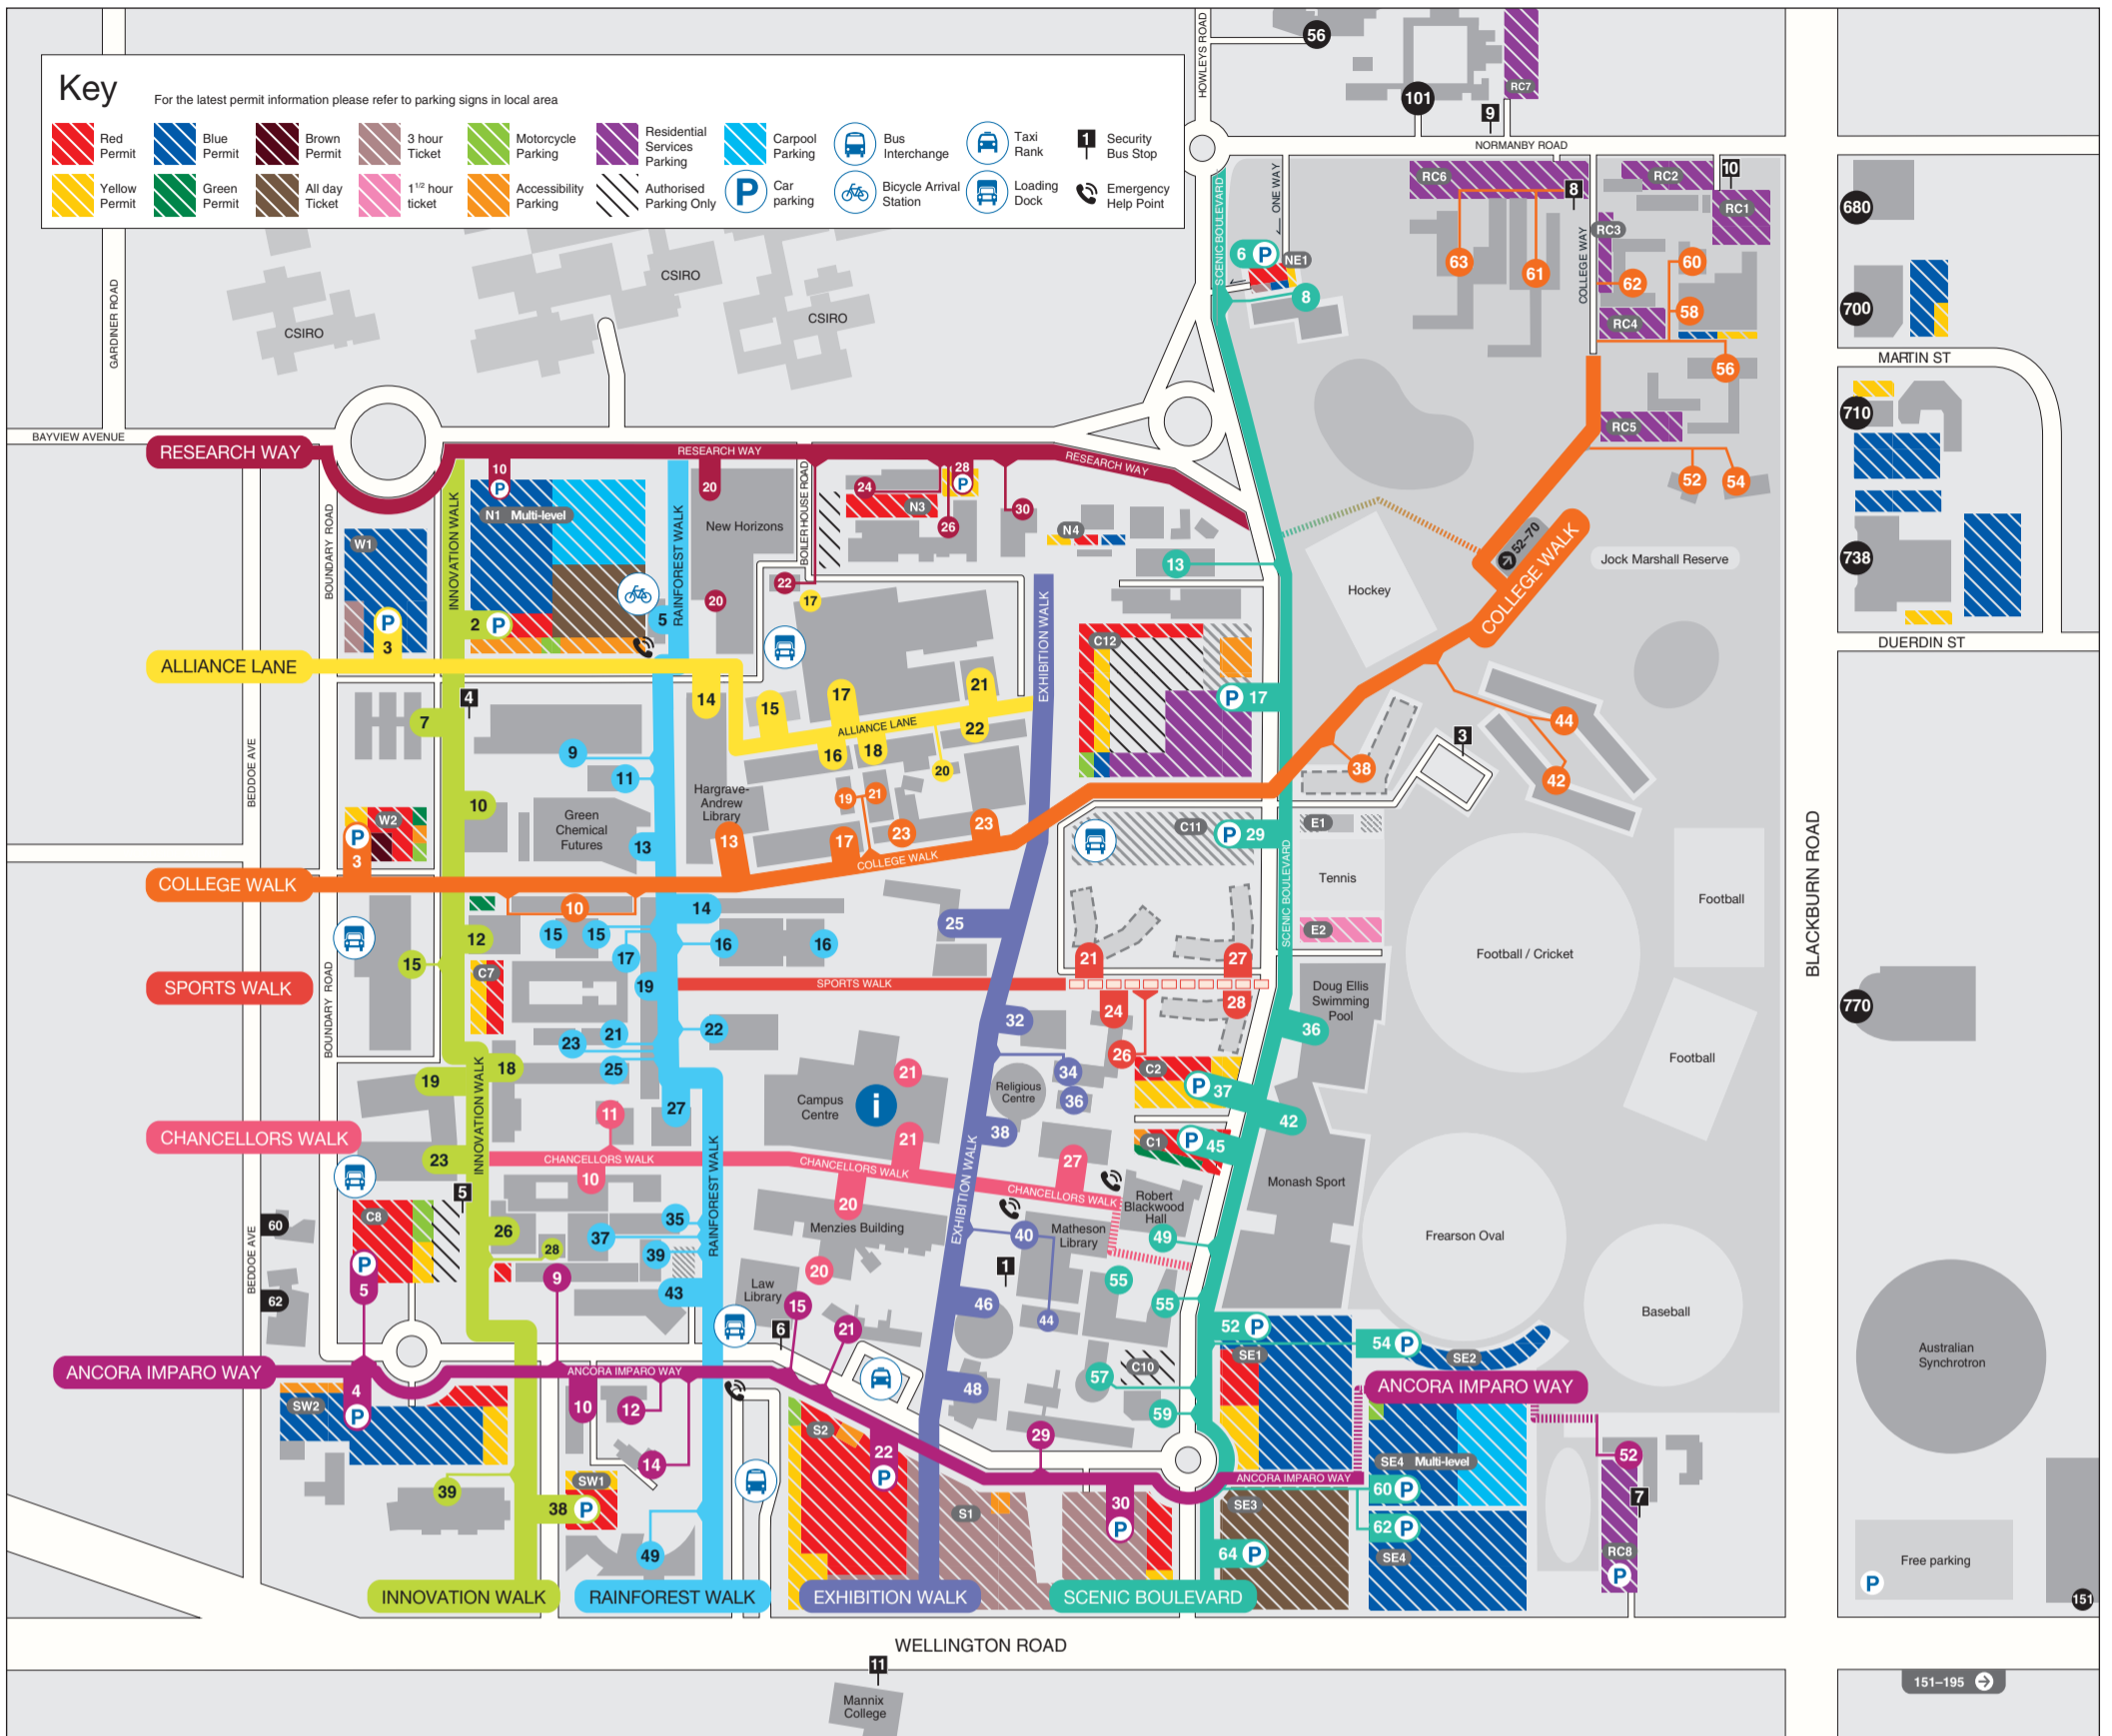

Monash University Clayton campus

Building/dept. name & number	Address
Alexander Theatre (7)	48 Exhibition Walk
Australian Pulp and Paper Institute (59)	15 Alliance Lane
Bicycle Arrival Station – James Gormley (80A)	5 Rainforest Walk
Biochemistry Laboratories (16)	11 Chancellors Walk
Biological Sciences (18)	25 Rainforest Walk
Biological Sciences Lecture Theatres S7–S8 (21)	21 Rainforest Walk
Biology (17)	18 Innovation Walk
Boiler House (38)	22 Research Way
Campus Centre (10)	21 Chancellors Walk
Central Science Block (19)	19 Rainforest Walk
Chancellery Building A (3A)	27 Chancellors Walk
Chancellery Building B (3B)	36 Exhibition Walk
Chancellery Building C (3C)	34 Exhibition Walk
Chancellery Building D (3D)	26 Sports Walk
Chancellery Building E (3E)	24 Sports Walk
Chemistry (23)	17 Rainforest Walk
Doug Ellis Swimming Pool (1)	36 Scenic Boulevard
Education (6)	29 Ancora Imparo Way
Engineering 31 (31)	17 College Walk
Engineering 33 (33)	19 College Walk
Engineering 35 (35)	16 Alliance Lane
Engineering 36 (36)	18 Alliance Lane
Engineering 36A (36A)	20 Alliance Lane
Engineering 37 (37)	17 Alliance Lane
Engineering 69 (69)	22 Alliance Lane
Engineering 72 (72)	14 Alliance Lane
Engineering Examination Halls, EH1 – EH4 (60)	23 College Walk
Facilities and Services Portables (40P)	24 Research Way
Facilities and Services, Central Store, Transport and Mail (56)	30 Research Way
Facilities and Services (40)	26 Research Way
Faculty of Information Technology (63)	25 Exhibition Walk
Faculty of Medicine Offices (64)	43 Rainforest Walk
Faculty Teaching – MBBS (15)	27 Rainforest Walk
First Year Biology (22)	23 Rainforest Walk
Gallery Building (55)	21 Ancora Imparo Way
Green Chemical Futures (86)	13 Rainforest Walk
Hargrave-Andrew Library (30)	13 College Walk
Information Services (67)	44 Exhibition Walk
Japanese Studies Centre (54)	12 Ancora Imparo Way
Jock Marshall Reserve	
Environmental Laboratories (42)	52 College Walk
John Monash Science School (84)	39 Innovation Walk
Krongold Centre (5)	57 Scenic Boulevard
Law Building (12)	15 Ancora Imparo Way
Law Library (12)	15 Ancora Imparo Way